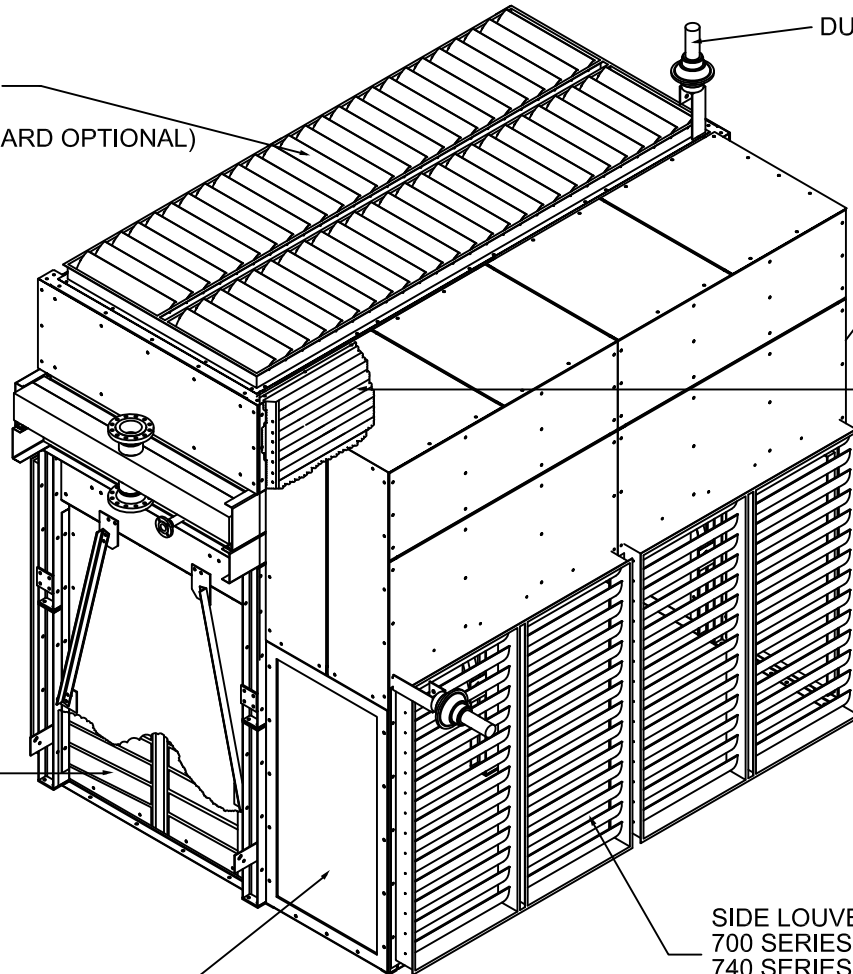

OVER-THE-SIDE RECIRC LAYOUT

TOP LOUVER
500 OR 700 SERIES
(INTEGRAL HAILGUARD OPTIONAL)

DURASTROKE PNEUMATIC ACTUATOR

END LOUVER
700 SERIES
740 SERIES W/ BUGSCREEN
900 SERIES W/ BUGSCREEN

DUCT/INTERNAL LOUVER
500 OR 700 SERIES
(SLAVED TO TOP LOUVER BY LINKAGE)
(IF TOP LOUVER FAILS OPEN THEN DUCT
WILL FAIL CLOSED)

END LOUVER
700 SERIES
740 SERIES W/ BUGSCREEN
900 SERIES W/ BUGSCREEN

RECIRC DOOR
WITH FRAME

SIDE LOUVER
700 SERIES
740 SERIES W/ BUGSCREEN
900 SERIES W/ BUGSCREEN

FOR INFORMATION ONLY

AIRTECH PRODUCTS, INC.