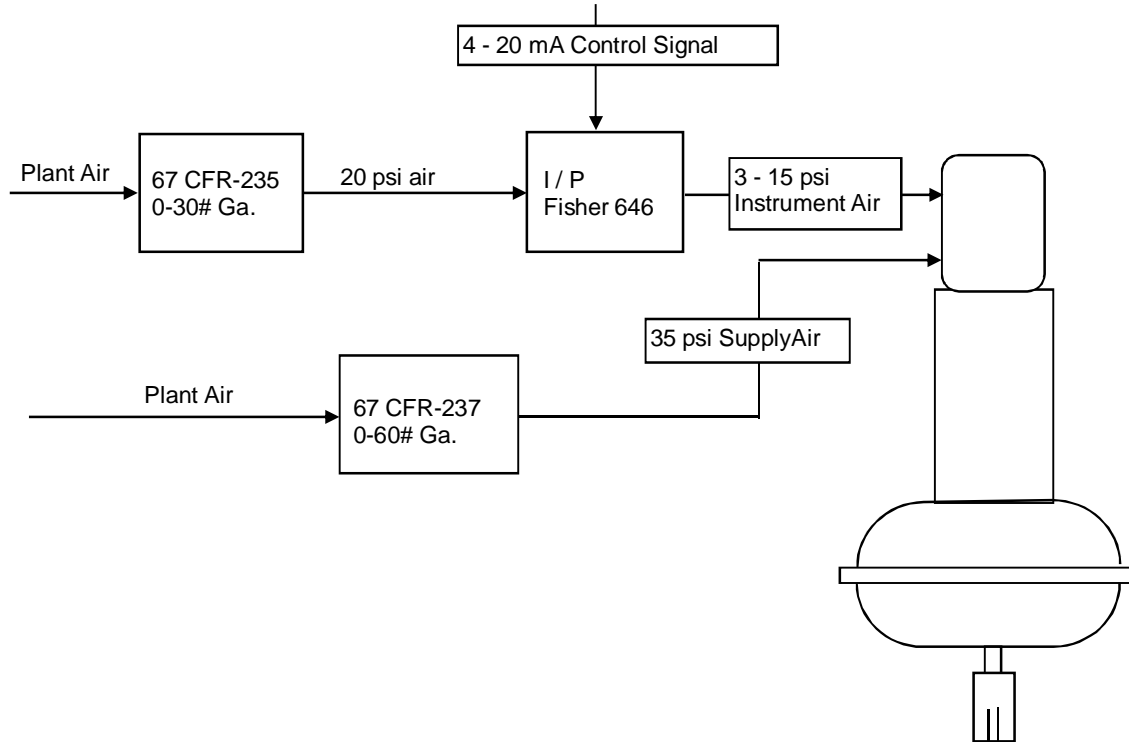

Durastroke 1500 Pneumatic Kit

Item	Qty
Durastroke 1100	1
67CFR-235 w/ 0-30 Ga	1
67CFR-237 w/ 0-60 Ga	1
I/P, Fisher 646	1
Mounting Plate, Plumbing	1