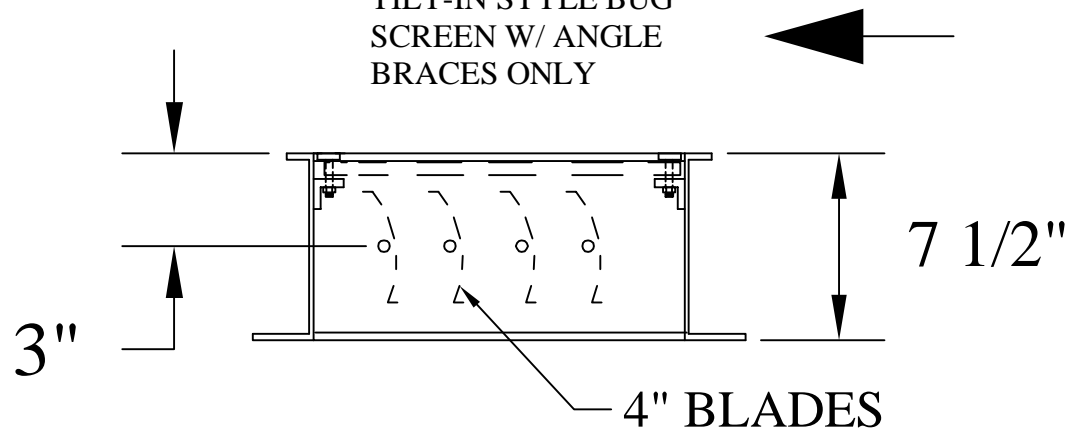

TILT-IN STYLE BUG
SCREEN W/ ANGLE
BRACES ONLY

AIRTECH PRODUCTS, INC.	
Dwg. Name: 740 SERIES LOUVER	
Date: 4-8-04	By: Miller
Customer: HUDSON	File #: